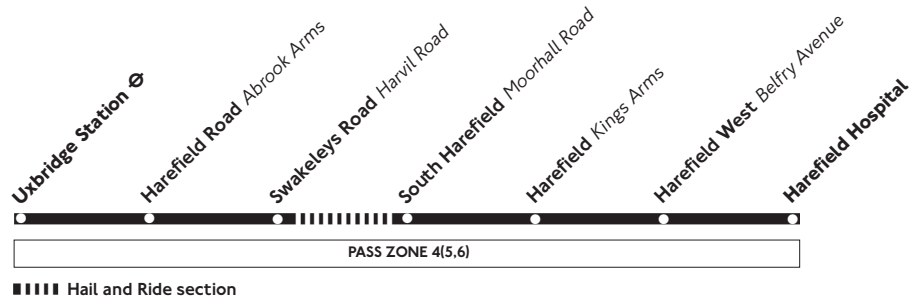

U9

Mondays to Saturdays
except
late evenings

Uxbridge - South Harefield - Harefield

Mondays to Saturdays

Uxbridge Station Ⓡ	0615	0645	<i>Then every</i>	15	45		2015
Harefield Road Abrook Arms	0620	0650	<i>30 minutes,</i>	20	50		2020
South Harefield Moorhall Road	0627	0657	<i>at these</i>	27	57	<i>until</i>	2027
Harefield Kings Arms	0630	0700	<i>minutes</i>	30	00		2030
Harefield West Belfry Avenue	0633	0703	<i>past the</i>	33	03		2033
Harefield Hospital	0637	0707	<i>hour</i>	37	07		2037

No service on Sundays or Public Holidays

A daily service is provided on Route 331 between Uxbridge and Harefield Kings Arms via Denham

We do all we can to run the services shown but circumstances beyond our control mean that we may not always succeed. Special services run during the Christmas and New Year Holiday, with no buses on Christmas Day.

i London Travel Information
020 7222 1234 24 hours

Operated by **Arriva**
for London Buses

If you have any comments regarding this service, please write to Customer Service Centre, London Buses, 172 Buckingham Palace Road, London SW1W 9TN. Telephone 020 7918 4300.

28.2.98(R)
T3355O